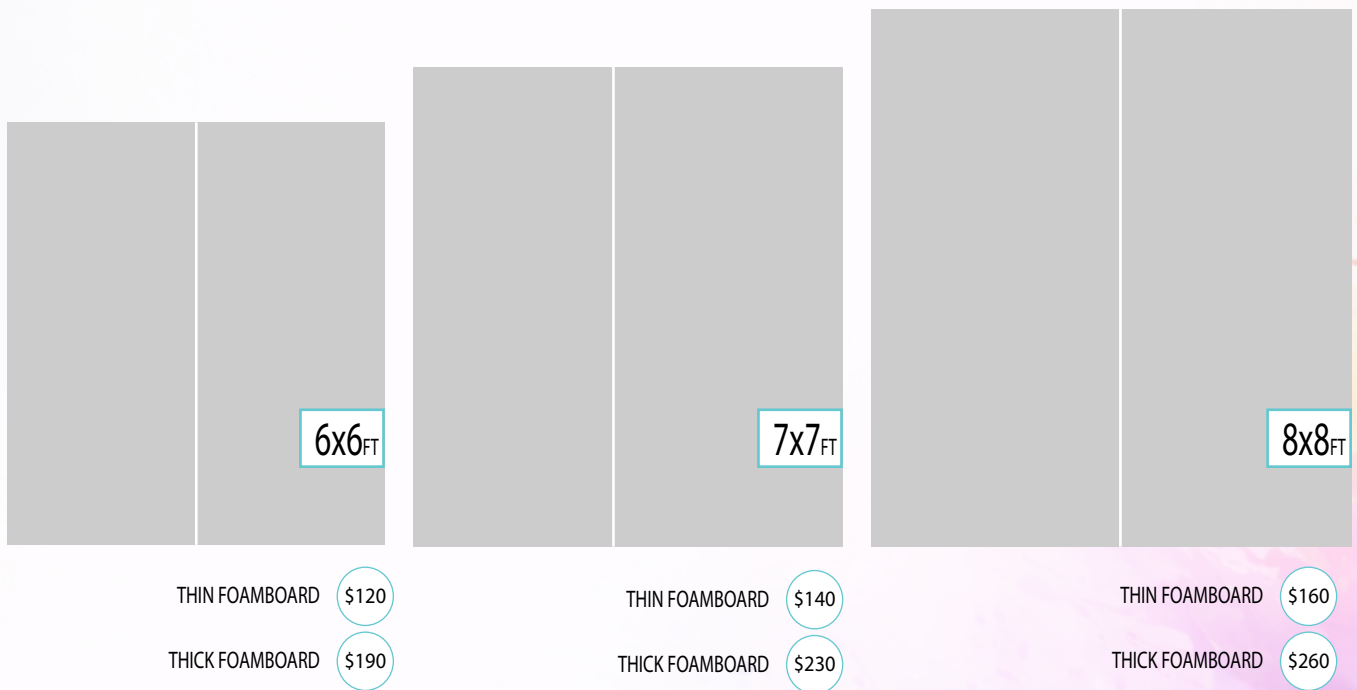

ADHESIVE LAMINATE FLOORS WRAPS

H/W	4 _{FT}	6 _{FT}	8 _{FT}	10 _{FT}	12 _{FT}	14 _{FT}	16 _{FT}	18 _{FT}	20 _{FT}
4 _{FT}	\$35	\$55	\$70	\$90	\$110	\$125	\$145	\$160	\$185
6 _{FT}	\$55	\$80	\$110	\$135	\$160	\$190	\$215	\$240	\$275
8 _{FT}	\$70	\$110	\$145	\$180	\$215	\$250	\$290	\$325	\$365
10 _{FT}	\$90	\$135	\$180	\$225	\$270	\$315	\$360	\$405	\$455
12 _{FT}	\$110	\$160	\$215	\$270	\$325	\$375	\$430	\$485	
14 _{FT}	\$125	\$190	\$250	\$315	\$375	\$440	\$505	\$565	
16 _{FT}	\$145	\$215	\$290	\$360	\$430	\$505	\$575	\$645	
18 _{FT}	\$160	\$240	\$330	\$405	\$485	\$570	\$650	\$725	

Note: Pricing chart is on Feet if you are measuring in inches divide it by 12.

CILINDER COVERS

\$22

HEIGHT 36IN

HEIGHT 30IN

HEIGHT 24IN

BANNER BACKDROPS & FLOORS

H/W	3 _{FT}	4 _{FT}	5 _{FT}	6 _{FT}	7 _{FT}	8 _{FT}	10 _{FT}	12 _{FT}	14 _{FT}	16 _{FT}
4 _{FT}		\$30	\$35	\$40	\$45	\$50	\$65	\$75	\$85	\$95
5 _{FT}	\$25	\$35	\$40	\$50	\$55	\$65	\$80	\$95	\$110	\$125
6 _{FT}	\$30	\$40	\$50	\$60	\$65	\$75	\$95	\$115	\$135	\$155
7 _{FT}	\$35	\$45	\$55	\$65	\$75	\$90	\$110	\$130	\$155	\$180
8 _{FT}	\$40	\$50	\$65	\$75	\$90	\$95	\$125	\$150	\$175	\$200
10 _{FT}	\$50	\$65	\$80	\$100	\$110	\$125	\$155	\$185	\$215	\$245
12 _{FT}	\$60	\$75	\$95	\$125	\$130	\$150	\$185	\$220	\$260	\$285
14 _{FT}	\$70	\$85	\$110	\$125	\$150	\$170	\$215	\$255	\$300	\$330
16 _{FT}	\$80	\$95	\$125	\$135	\$170	\$190	\$245	\$295	\$340	\$375

Note: Pricing chart is on Feets if you are measuring in inches divide it by 12.

TABLE FRONTS

BANNER \$20	BANNER \$25	BANNER \$35
THIN FOMABOARD \$40	THIN FOMABOARD \$60	THIN FOMABOARD \$80

Note: The height of the tables are based on the standar fodable tables if you have a different measure please contact us.

FOAMBOARD BACKDROP PANELS

Note: Available in one-panel setup! Choose your width and height, and we can modify the shape to match your vision..

Note: Available in a two-panel setup! Choose your width and height, and we can modify the shape to match your vision.