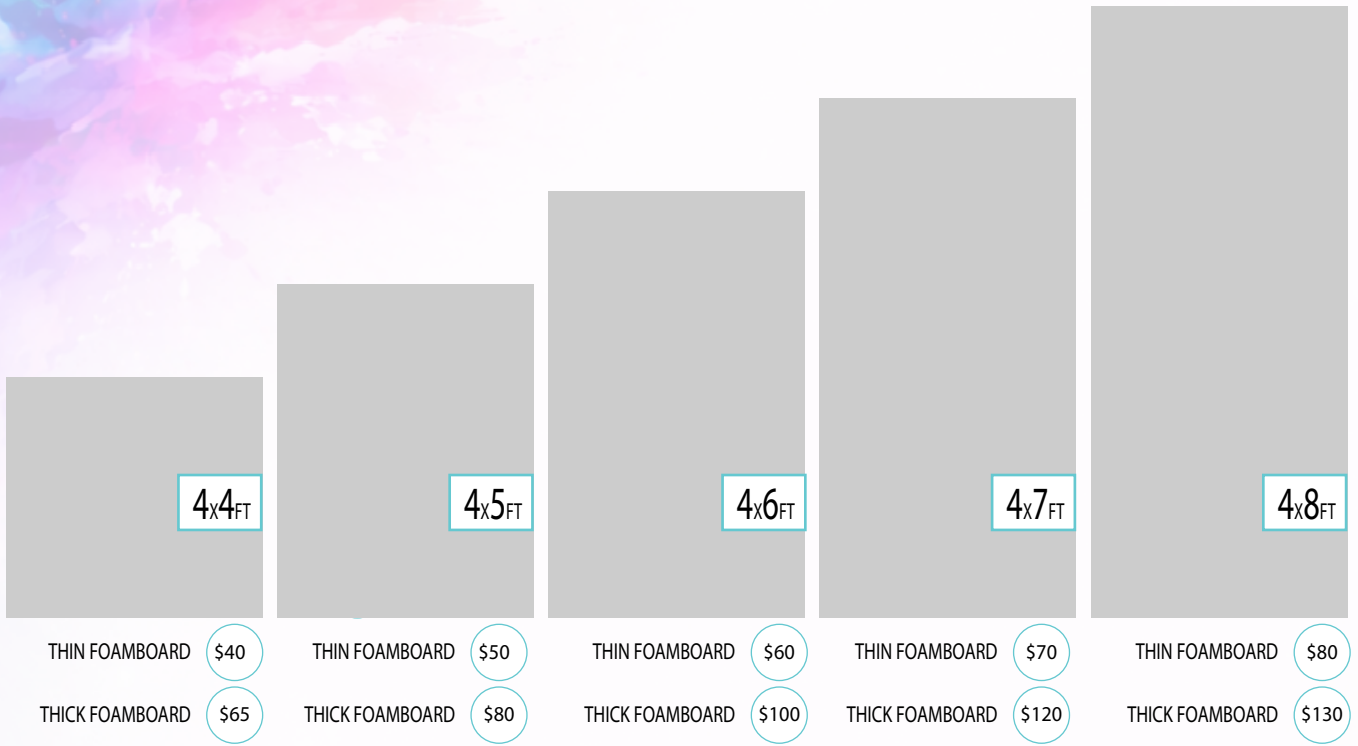

FOAMBOARD BACKDROP PANELS

Note: Available in one-panel setup! Choose your width and height, and we can modify the shape to match your vision..