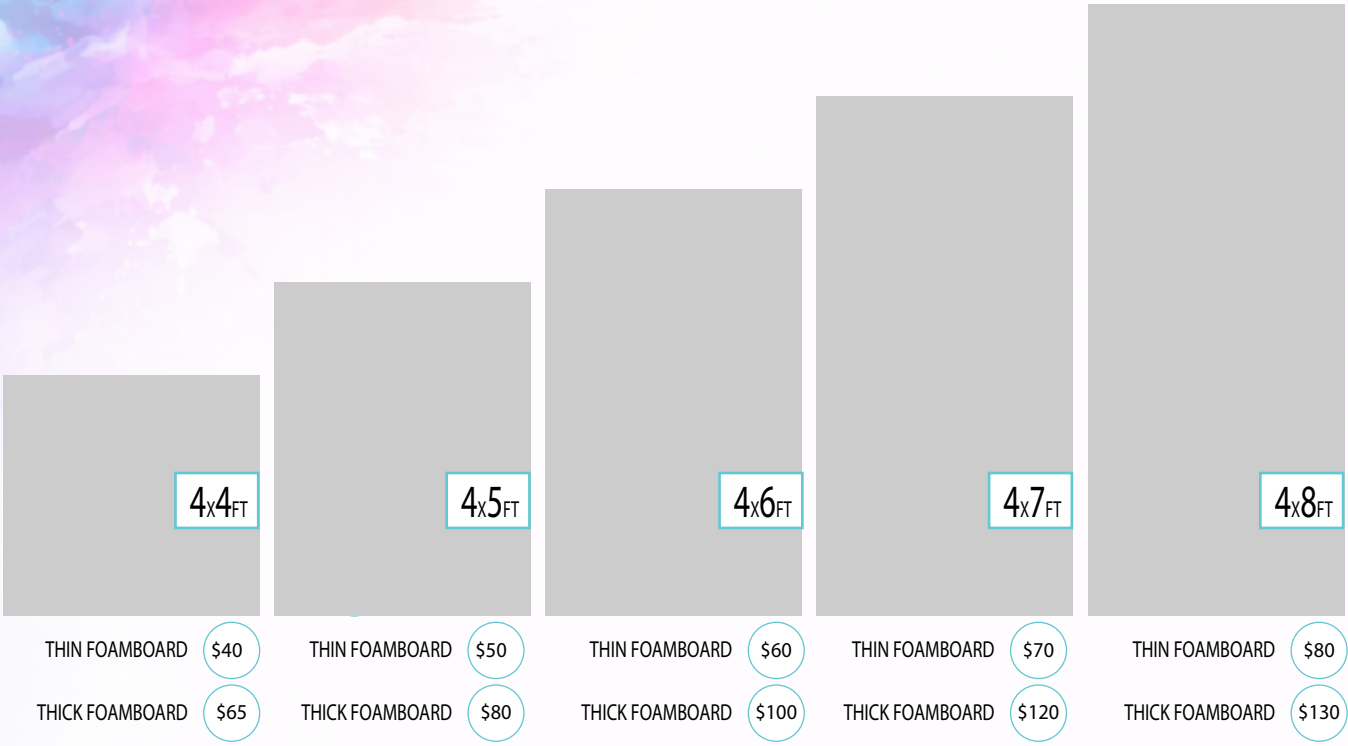

FOAMBOARD BACKDROP PANELS

Note: Available in one-panel setup! Choose your width and height, and we can modify the shape to match your vision..