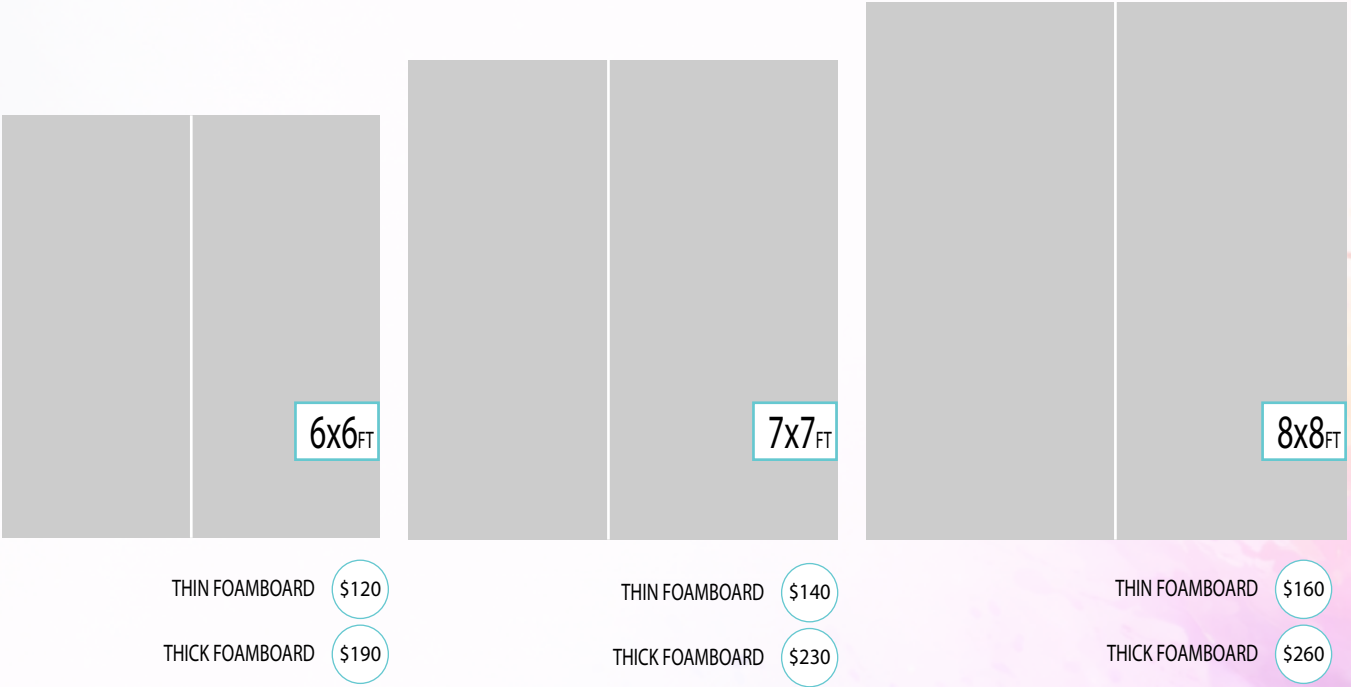

Note: Available in a two-panel setup! Choose your width and height, and we can modify the shape to match your vision.